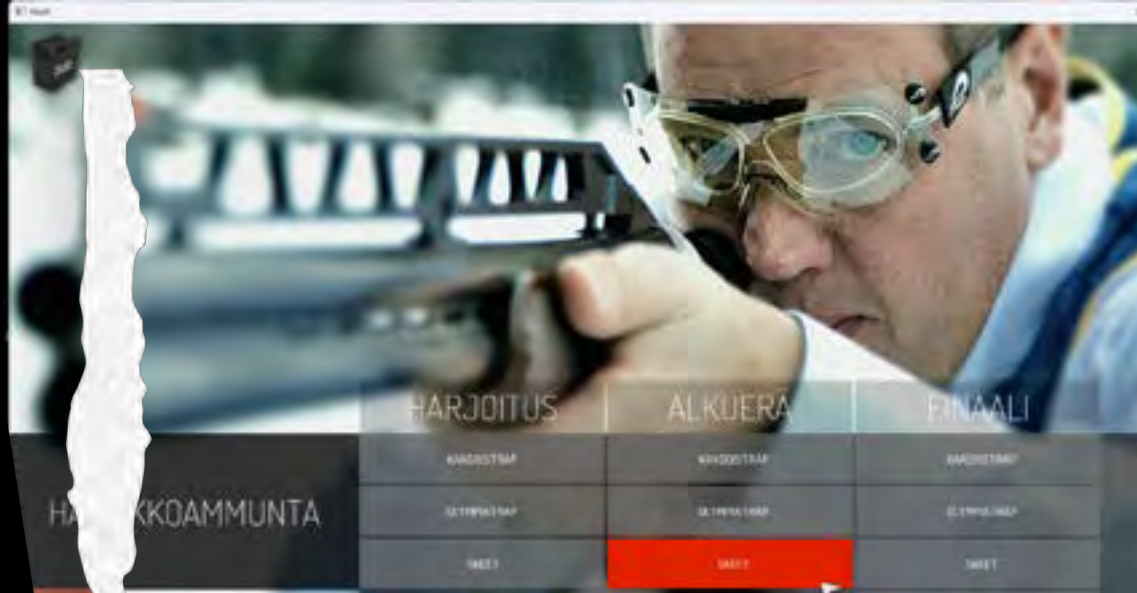

Skeet ja Trap-lajit